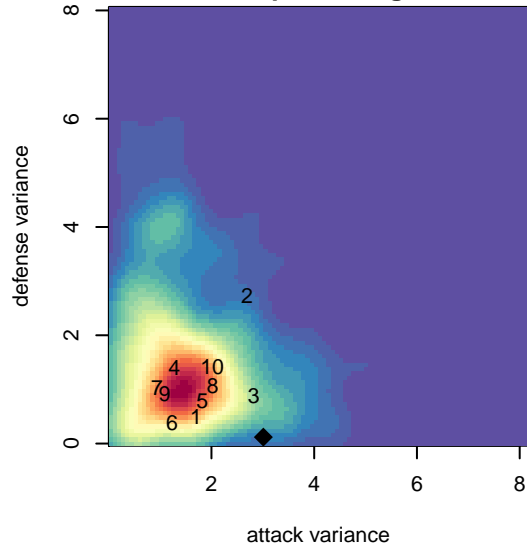

# Eagleclaw FA Ospreys G04

, WA  
 G04 total strength=1363  
 attack=4.94 defense=9.98  
 spr league = Spr PSPL – '04 Copa 1 – West U1

alt names used: Eagleclaw Football Club Advanced Academy 0  
 Venues played: 2017 Spr PSPL – '04 Copa 1 – West U14

**Eagleclaw FA Ospreys G04**  
 Dots are actual minus expected GF (blue circles) and GA (red triangles).  
 Blue line is smoothed change in attack strength. Red is smoothed change in defense strength.

**attack and defense variance (black dot)  
relative to other teams  
and top 10 in region**

**attack and defense rating  
relative to others at age  
and all opponents in last 13 months**

**Performance relative to 13 month average**