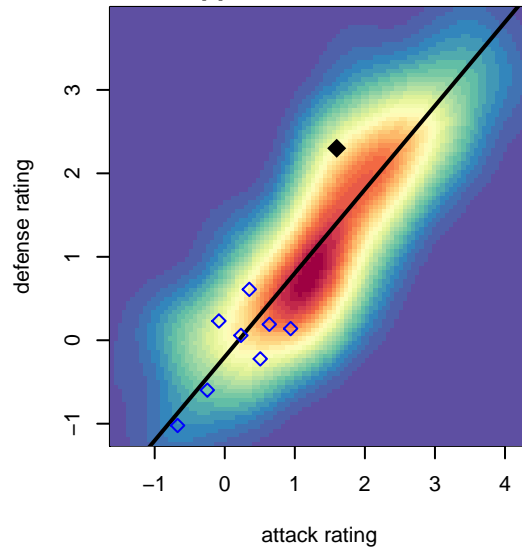

# Eagleclaw FA Ospreys G04

, WA  
 G04 total strength=1363  
 attack=4.94 defense=9.98  
 spr league = Spr PSPL – '04 Copa 1 – West U1

alt names used: Eagleclaw Football Club Advanced Academy 0  
 Venues played: 2017 Spr PSPL – '04 Copa 1 – West U14

**Eagleclaw FA Ospreys G04**  
 Dots are actual minus expected GF (blue circles) and GA (red triangles).  
 Blue line is smoothed change in attack strength. Red is smoothed change in defense strength.

**attack and defense variance (black dot)  
relative to other teams  
and top 10 in region**

**attack and defense rating  
relative to others at age  
and all opponents in last 13 months**

**Performance relative to 13 month average**